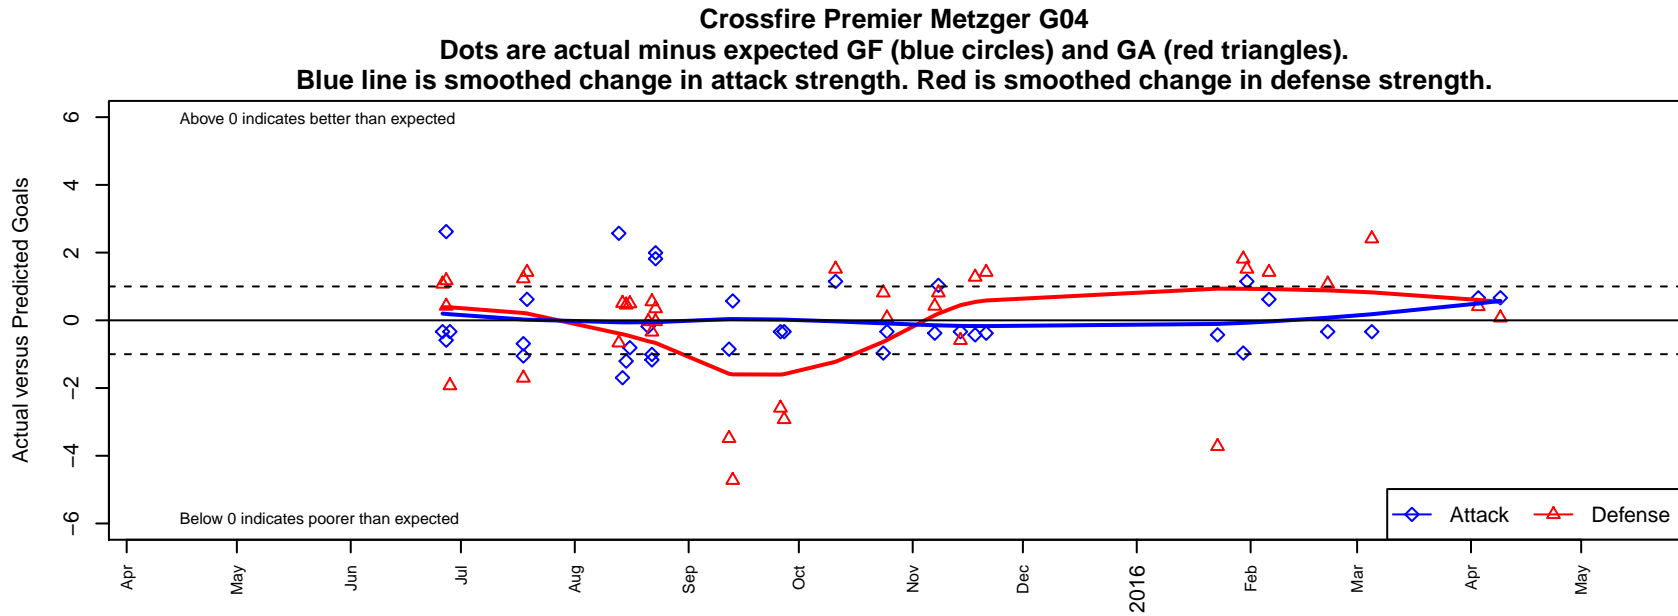

Crossfire Premier Metzger G04

Crossfire Premier
 Redmond, WA
 G04 total strength=697
 attack=0.7 defense=0.7
 fall league = RCL G04 Div 1
 spr league = Win RCL G04 Div 1
 notes= B---; Girvan 2013; Metzger
 2014-5

**attack and defense variance (black dot)
relative to other teams
and top 10 in region**

**attack and defense rating
relative to others at age
and all opponents in last 13 months**

Performance relative to 13 month average