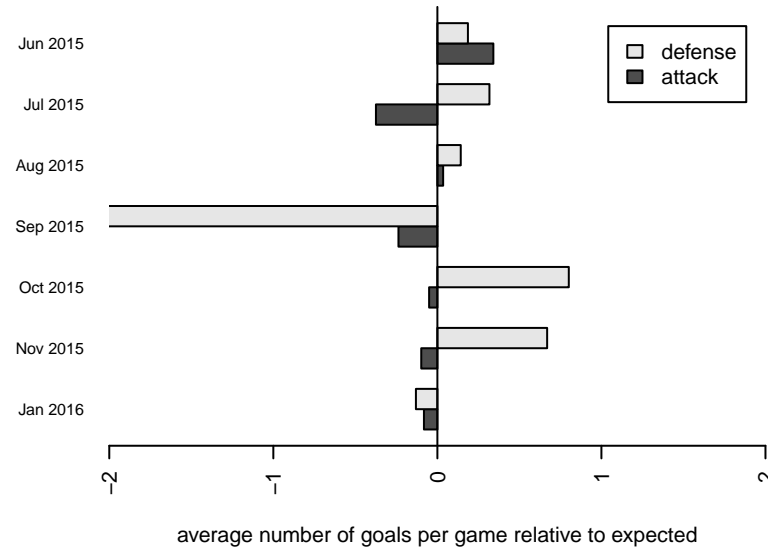

Performance relative to 13 month average