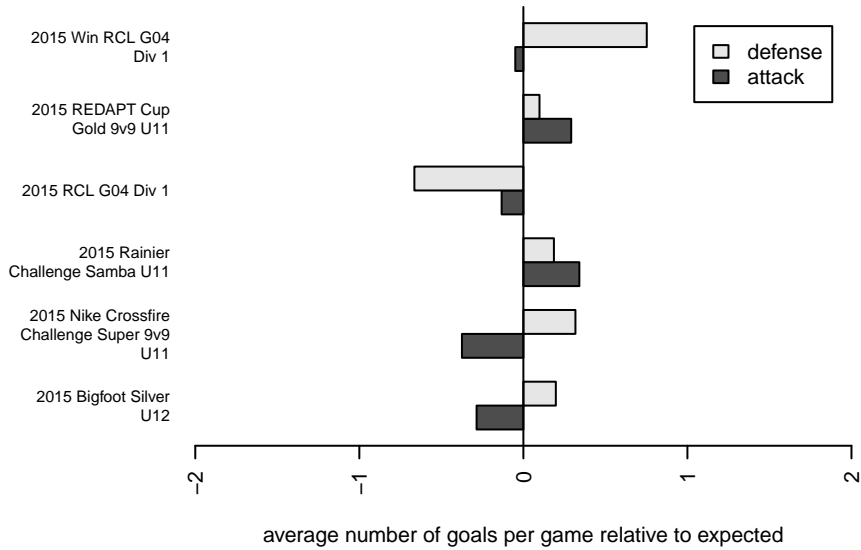

Crossfire Premier Metzger G04

Crossfire Premier
 Redmond, WA
 G04 total strength=697
 attack=0.7 defense=0.7
 fall league = RCL G04 Div 1
 spr league = Win RCL G04 Div 1
 notes= B---; Girvan 2013; Metzger
 2014-5

**attack and defense variance (black dot)
relative to other teams
and top 10 in region**

**attack and defense rating
relative to others at age
and all opponents in last 13 months**

Performance relative to 13 month average