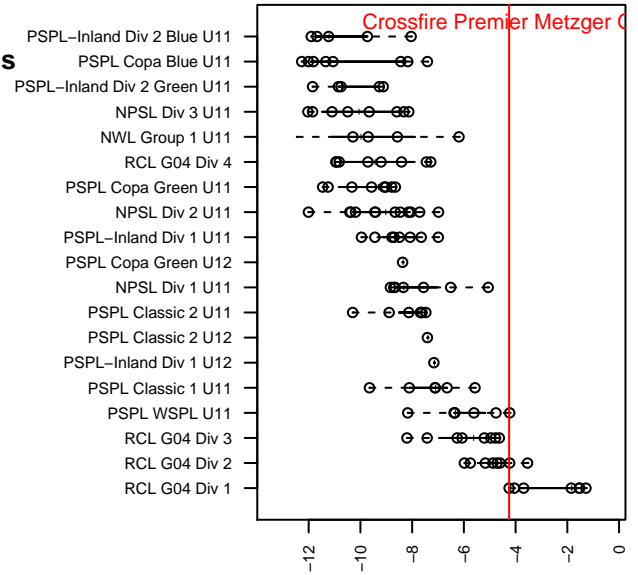

Crossfire Premier Metzger G04

Crossfire Premier
 Redmond, WA
 G04 total strength=697
 attack=0.7 defense=0.7
 fall league = RCL G04 Div 1
 spr league = Win RCL G04 Div 1
 notes= B---; Girvan 2013; Metzger
 2014-5

alt names used:
 Crossfire Premier G04 B
 Crossfire Metzger GU11B
 CROSSFIRE PREMIER G04 – B (WA)
 CROSSFIRE PREMIER G04 – B (WA)
 Crossfire Premier G04 B
 Crossfire Premier G04 B

Venues played:
 2015 Rainier Challenge Samba U11
 2015 Nike Crossfire Challenge Super 9v9 U11
 2015 Bigfoot Silver U12
 2015 REDAPT Cup Gold 9v9 U11
 2015 RCL G04 Div 1
 2015 Win RCL G04 Div 1
 2015 WYS Presidents Cup G04 Division 1

**attack and defense variance (black dot)
relative to other teams
and top 10 in region**

**attack and defense rating
relative to others at age
and all opponents in last 13 months**

Performance relative to 13 month average